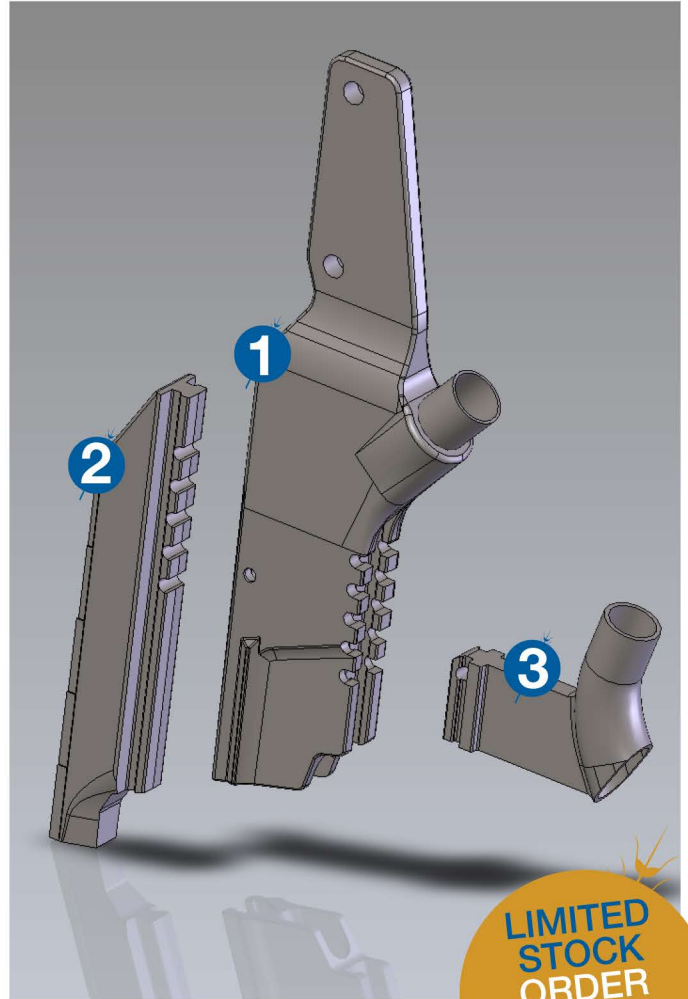

ADAPT-T[®] SEEDING SYSTEM

PRIMARY
SALES AUSTRALIA

ADAPTABLE FOR CONTROL IN HARSH SOILS

THE ADAPT-T[®] SEEDING SYSTEM PROVIDES GROWERS THE ADAPTABLE GROUND ENGAGING TOOL TO GIVE THEM THE CONTROL TO COPE WITH HARSH AUSTRALIAN SOIL CONDITIONS

- > Streamlined profile to reduce soil-throw
- > Adapt-T[®] body provides flexibility to switch from inline to paired row or single-shoot to double-shoot
- > Maximise wear-life and reduce overall cost per hectare through the patented incremental Adapt-T[®] point. 76mm of wear-life. 5 Easy change increments. Fully carbide protected standard 150mm with 200mm option
- > Greater control over seed placement and seed to fertiliser separation. The Adapt-T[®] provides 66mm of point to boot height flexibility and easier control through the 5 increment boot adjuster for easier in field-change of boot height
- > Adapt-T[®] Seeding System has compatible options to work with liquid systems, granular fertiliser and wetting agent
- > Simple in-field change with roll-pins
- > Designed to maximise the increased Quantum envelope

LIMITED STOCK ORDER SOON FOR 2019 SEASON

BOURGAULT

ADAPT-T[®] NEW PRODUCT
ULTIMATE DURABILITY & ADAPTABILITY

PRIMARY
SALES AUSTRALIA

MORRIS
QUANTUM

1

HOLDER
ADT-HT, ADT-HP &
ADT-AB
FROM \$142

2

POINT
ADT-P & ADT-PE
FROM \$93.50

3

INLINE SEED TUBE
ADT-ST25 & ADT-ST40
FROM \$64.00

ESSENTIAL WORK WITHIN MANUFACTURER'S SPECIFICATION FOR MAXIMUM DEPTH OF THE POINT. PLEASE CALL US FOR ADVICE OR TALK TO YOUR LOCAL DEALER.